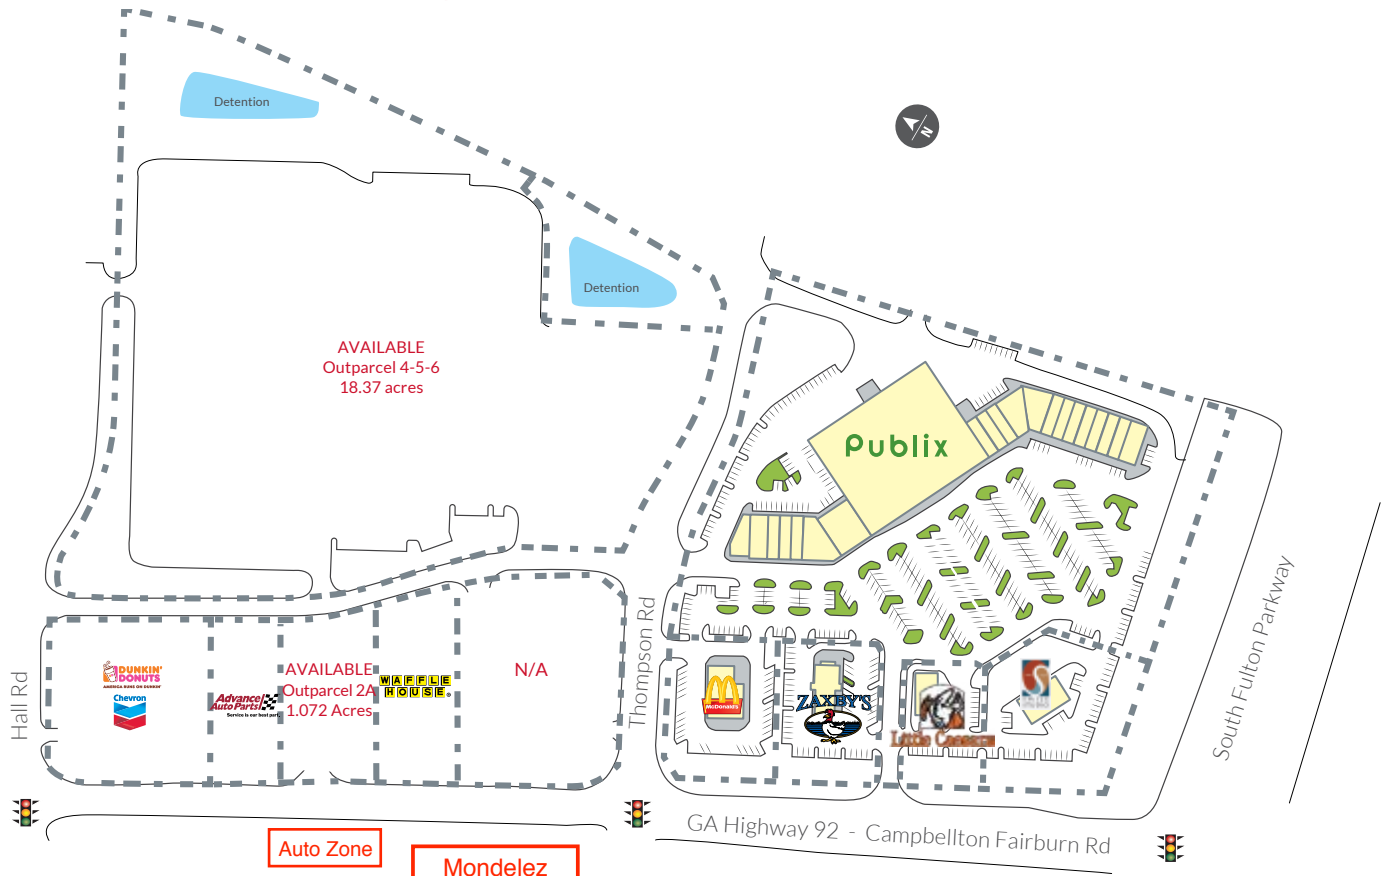

Parkway Village

Auto Zone

Mondelez Logistics