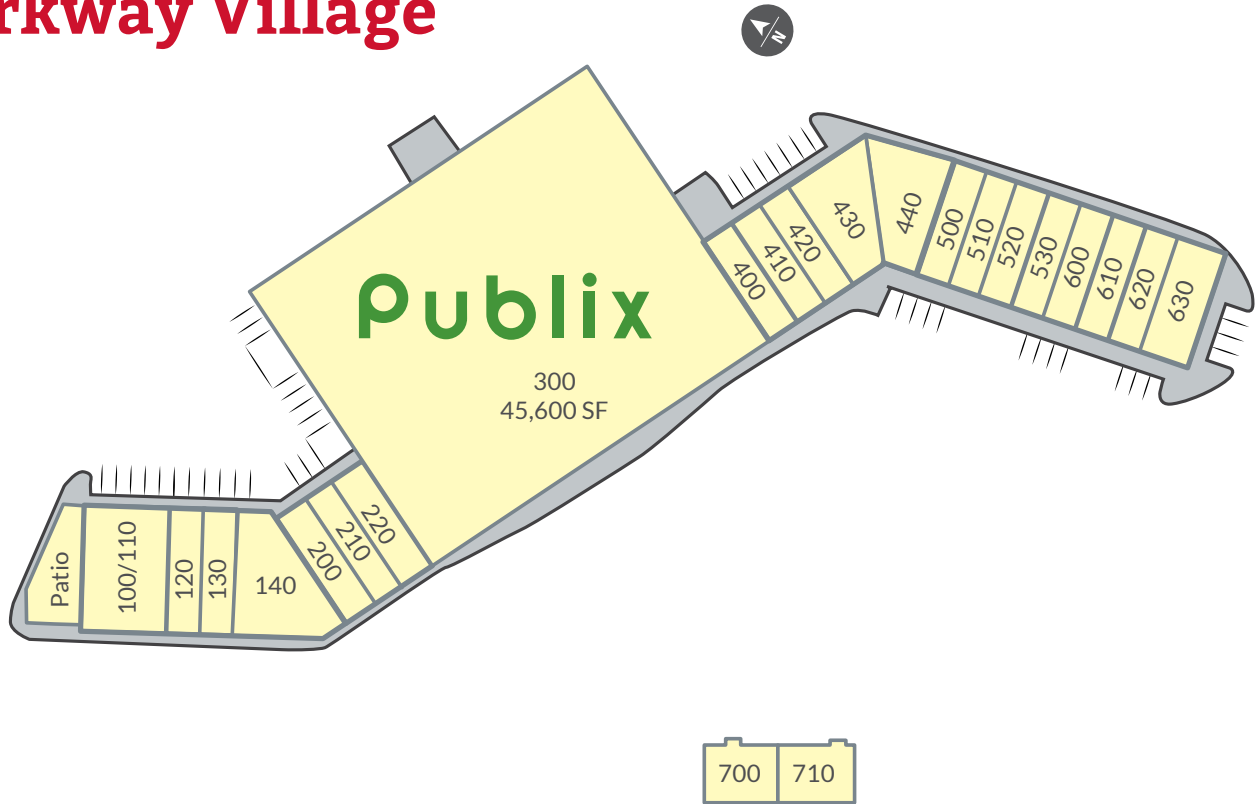

# Parkway Village

SUITE #	SQ. FT.	STATUS
100 / 110	3,500 SF	La Fiesta Mexican Restaurant
120	1,050 SF	J Nails
130	1,750 SF	Exquisite Smiles
140	2,980 SF	Beverage City #2
200	1,400 SF	JW Elite Tax Services (Coming Soon!)
210	1,400 SF	Five Star Pack N Ship (Coming Soon!)
220	1,400 SF	Planet Smoothie
300	45,600 SF	Publix
400	1,400 SF	CT Wireless
410	1,400 SF	Jackson Eye Care
420	1,400 SF	Beauty Supply
430	2,569 SF	Undeniable Urgent Care (Coming Soon!)
440	2,553 SF	South Fulton Pet Care
500	1,400 SF	Presidential Cuts
510	1,400 SF	Subway
520	1,050 SF	China 88
530	1,750 SF	Benchmark Physical Therapy
600	1,400 SF	Golden Krust Caribbean Restaurant
610	1,400 SF	Vibe Salon
620	1,400 SF	Goodwill
630	2,100 SF	Ruchda Wings
700	1,400 SF	Little Caesars Pizza
710	1,384 SF	Nature's Touch Dry Cleaners